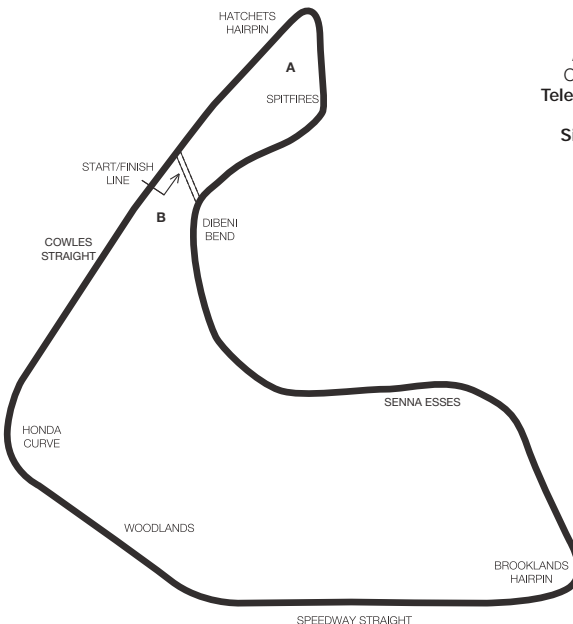

PEMBREY CIRCUIT

Address: BARC (Pembrey) Limited, Pembrey
Circuit, Pembrey, Carmarthenshire, SA16 0HZ.

Telephone: 01554 891042. **Fax:** 01554 891387.

E-mail: pembrey@barc.net

Situation: 10 miles off junction 48 west of M4.

Length: (A) FULL 1.46 miles (2.343 km).

(B) SHORT 1.1 miles (1.769 km).

Number of starters		
	(A)	(B)
Racing & Sports Racing Cars over 2000cc	24	18
Racing & Sports Racing Cars up to 2000cc	30	22
Other Classes	34	28