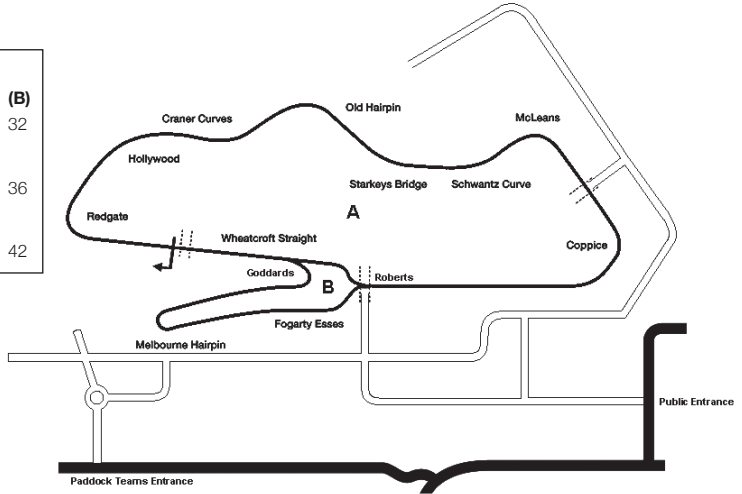

DONINGTON PARK

Address: Donington Park Racing Ltd, Donington Park, Castle Donington, Derby DE74 2RP.

Telephone: 01332 810048. **Email:** info@donington-park.co.uk **Website:** donington-park.co.uk

Situation: 8 miles south-east of Derby; 3 miles junction 23a (northbound) or junction 24 (southbound) on M1; 2 miles from M42/A42 and from A50, turn-off S. P. Donington.

Length: (A) National 1.98 miles (3.185 km). (B) Grand Prix 2.49 miles (4.003 km).

Number of starters	
(A)	(B)
Racing & Sports Racing Cars over 2000cc	30 32
Racing & Sports Racing Cars up to 2000cc	32 36
Other Classes	40 42