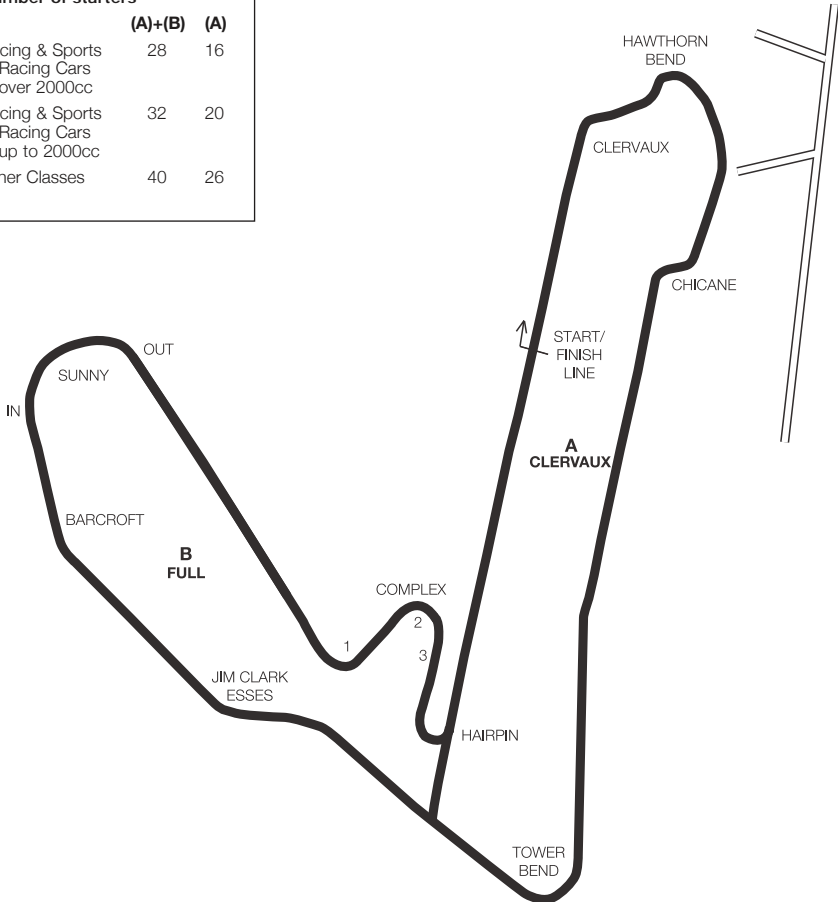

Motor Sports Venues

CROFT CIRCUIT

Address: Croft Circuit, West Lane, Dalton-on-Tees, North Yorkshire DL2 2PL. **Telephone:** 01325 721815.
Fax: 01325 721819. **Web:** www.croftcircuit.co.uk **Situation:** 6 miles south of Darlington on A167
Darlington – Northallerton. **Length:** (A + B) 2.1 miles (3.380 km). (A) 1 mile (1.609 km)

Number of starters		
	(A)+(B)	(A)
Racing & Sports Racing Cars over 2000cc	28	16
Racing & Sports Racing Cars up to 2000cc	32	20
Other Classes	40	26