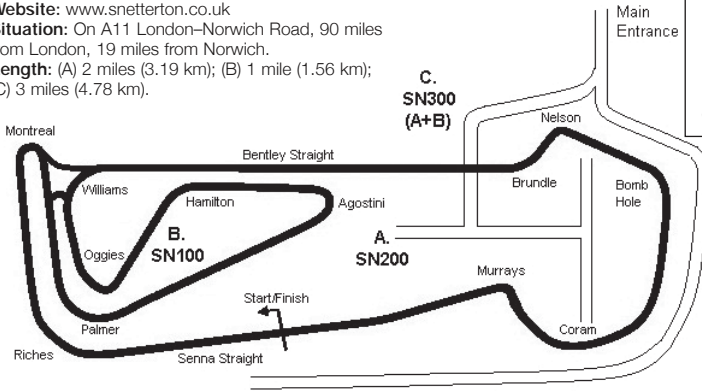

SNETTERTON CIRCUIT

Address: MotorSport Vision Ltd, Snetterton Circuit, Norwich, Norfolk NR16 2JU.

Telephone: 01953 887303.

Fax: 01953 888220. **Email:** snetterton@msv.com

Website: www.snetterton.co.uk

Situation: On A11 London-Norwich Road, 90 miles from London, 19 miles from Norwich.

Length: (A) 2 miles (3.19 km); (B) 1 mile (1.56 km); (C) 3 miles (4.78 km).

Number of starters

	(A)	(C)
Racing & Sports Racing Cars over 2000cc	28	33
Racing & Sports Racing Cars up to 2000cc	32	38
Other Classes	38	45

THRUXTON CIRCUIT

Address: Thruxton (BARC) Limited, Thruxton Circuit, Andover, Hampshire SP11 8PN.

Telephone: 01264 774921.

Fax: 01264 882233.

Website: www.thruxtonracing.co.uk

E-mail: info@thruxtonracing.co.uk

Situation: 5 miles west of Andover on the A303.

Length: 2.35 miles (3.79 km).

Number of starters

Racing & Sports Racing Cars over 2000cc	28
Racing & Sports Racing Cars up to 2000cc	36
Other Classes	42