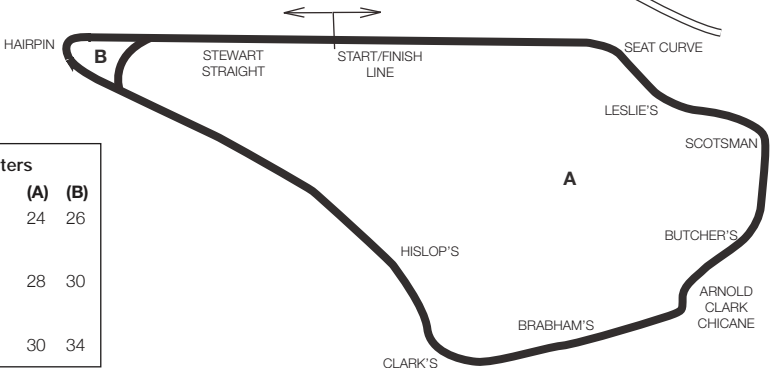

KNOCKHILL

Address: Knockhill Racing Circuit Ltd, by Dunfermline, Fife KY12 9TF.
Telephone: 01383 723337.
Fax: 01383 620167.
Website: knockhill.co.uk
E-mail: enquiries@knockhill.co.uk
Situation: 5 miles north of Dunfermline on the A823.
Length: (A) 1.1 miles (1.82 km) (SHORT)
(B) 1.3 miles (2.09 km) (FULL)