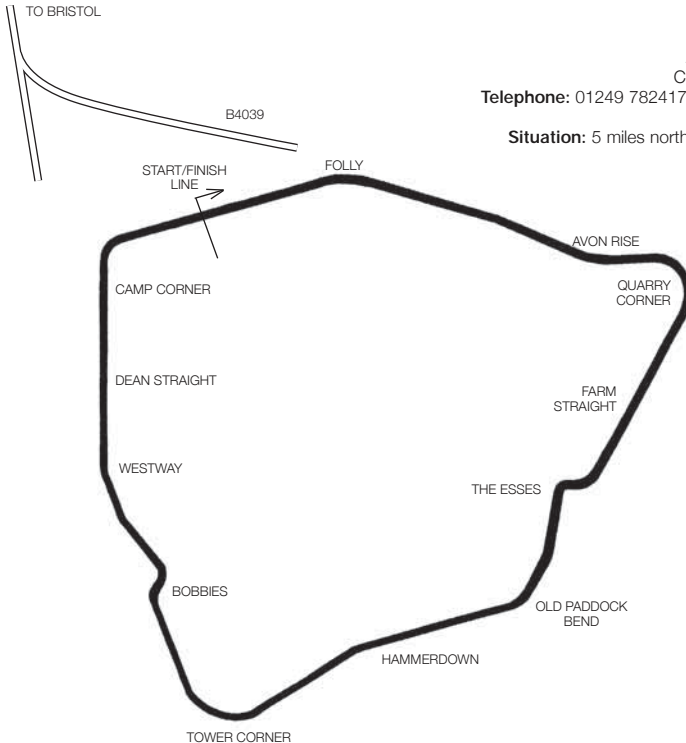

CASTLE COMBE

Address: Castle Combe Circuit, Chippenham, Wiltshire SN14 7EY.

Telephone: 01249 782417. **Fax:** 01249 782392. **Website:**

castlecombecircuit.co.uk

Situation: 5 miles north-west of Chippenham, Wiltshire.

Length: 1.85 miles (2.98 km).

Number of starters	
Racing & Sports Racing Cars over 2000cc	30
Racing & Sports Racing Cars up to 2000cc	34
Other Classes	42