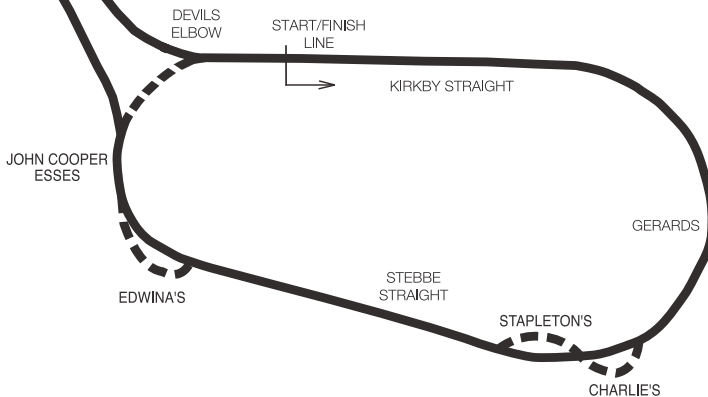

MALLORY PARK

Address: Mallory Park Circuit, Kirby Mallory, Leicester LE9 7QE.

Telephone: 01455 502214.

Website: malloryparkcircuit.com

Situation: Just off A47 between Leicester and Hinckley.

Length: 1.35 miles (2.17 km).