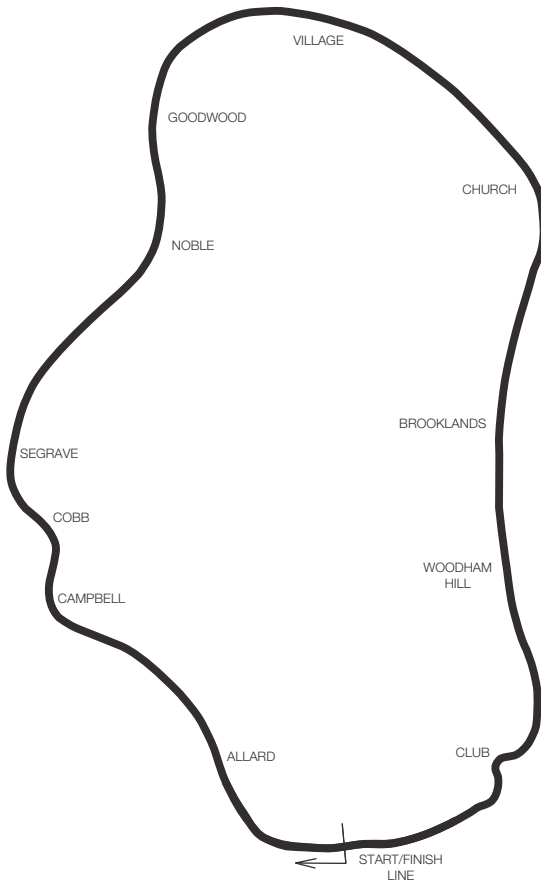

SNETTERTON CIRCUIT

Address: MotorSport Vision Ltd, Snetterton Circuit, Norwich, Norfolk NR16 2JU.

Telephone: 01953 887303.

Fax: 01953 888220. **Email:** snetterton@msv.com

Website: www.snetterton.co.uk

Situation: On A11 London-Norwich Road, 90 miles from London, 19 miles from Norwich.

Length: (A) 2 miles (3.19 km); (B) 1 mile (1.56 km); (C) 3 miles (4.78 km).

Number of starters

	(A)	(C)
Racing & Sports Racing Cars over 2000cc	28	33
Racing & Sports Racing Cars up to 2000cc	32	38
Other Classes	38	45

THRUXTON CIRCUIT

Address: Thruxton (BARC) Limited, Thruxton Circuit, Andover, Hampshire SP11 8PN.

Telephone: 01264 774921.

Fax: 01264 882233.

Website: www.thruxtonracing.co.uk

E-mail: info@thruxtonracing.co.uk

Situation: 5 miles west of Andover on the A303.

Length: 2.35 miles (3.79 km).

Number of starters

Racing & Sports Racing Cars over 2000cc	28
Racing & Sports Racing Cars up to 2000cc	36
Other Classes	42