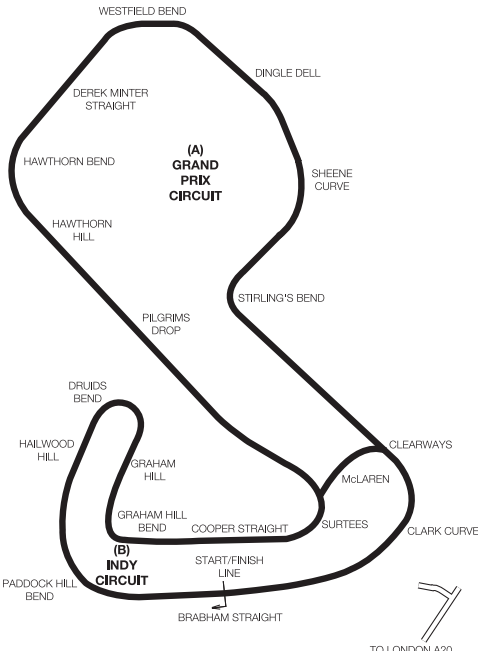

ANGLESEY CIRCUIT/TRAC MÔN

Address: Anglesey Circuit, Ty Croes, Anglesey LL63 5TF.
Telephone: 01407 811400.
Website: angleseycircuit.com
Situation: Between Aberffraw and Rhosneigr off the A4080.
Circuit Post Code for GPS: LL63 5TF