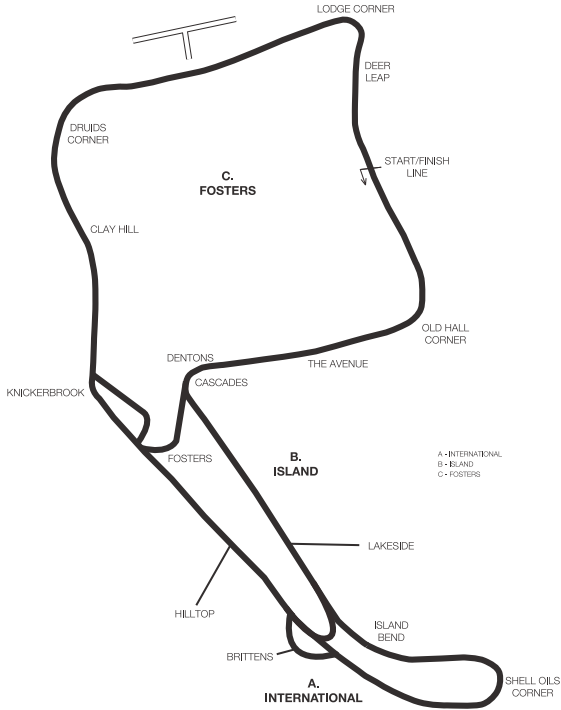

Motor Sports Venues

OULTON PARK

Address: MotorSport Vision Ltd,
Oulton Park Circuit, Little Budworth,
Tarporley, Cheshire CW6 9BW.

Telephone: 01829 760301.

Fax: 01829 760378.

Email: oultonpark@msv.com

Website: www.motorsportvision.co.uk

Situation: Three miles north-east of
Tarporley, Cheshire, off A49.

Length: (A) 2.69 miles (4.33 km).

(B) 2.26 miles (3.64 km).

(C) 1.66 miles (2.67 km).

Number of starters			
	(A)	(B)	(C)
Racing & Sports Racing Cars over 2000cc	32	30	24
Racing & Sports Racing Cars up to 2000cc	34	32	28
Other Classes	38	36	32