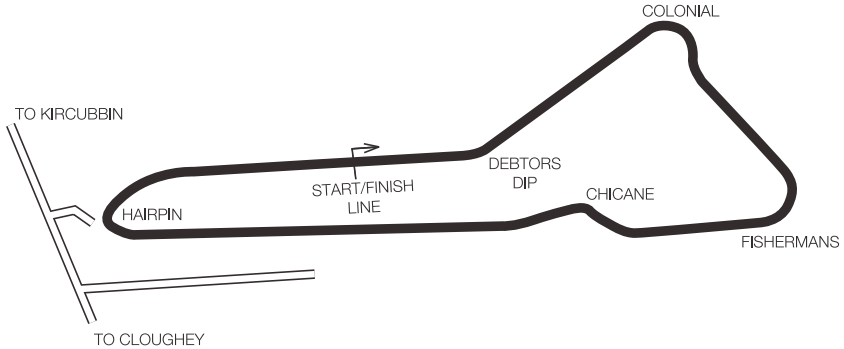

Motor Sports Venues

KIRKISTOWN

Address: Kirkistown Motor Sports Circuit, Rubane Road, Cloughey, Portavogie, Newtownards, Co. Down BT22 1AU.
Telephone: 028 427 71325.
Fax: 028 427 71894. **Website:** kirkistown.com
E-mail: info@kirkistown.com **Situation:** 27 miles from Belfast on Ards Peninsula between Kirkcubbin (4 miles) and Portavogie.
Length: 1.53 miles (2.462 km).

Number of starters

Racing & Sports Racing Cars over 2000cc	22
Racing & Sports Racing Cars up to 2000cc	26
Other Classes	32