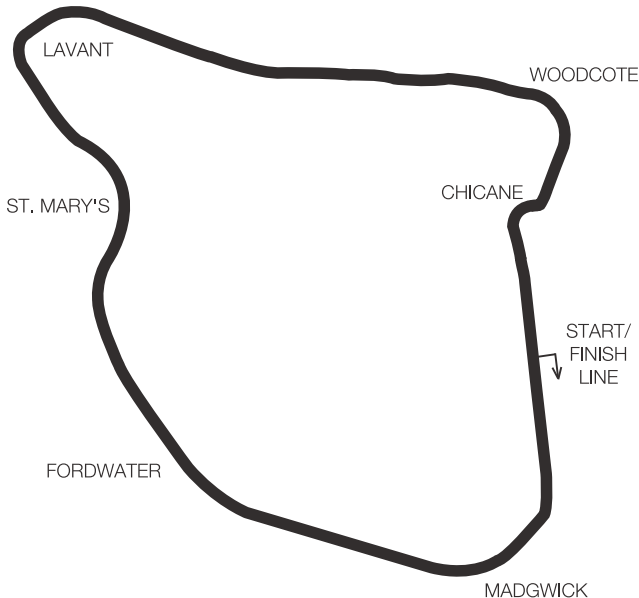

Length: 2.38 miles (3.83 km). **Number of starters:** 30. (Historic racing).

Motor Sports Venues

KIRKISTOWN

Address: Kirkistown Motor Sports Circuit, Rubane Road, Cloughey, Portavogie, Newtownards, Co. Down BT22 1AU.
Telephone: 028 427 71325.
Fax: 028 427 71894. **Website:** kirkistown.com
E-mail: info@kirkistown.com **Situation:** 27 miles from Belfast on Ards Peninsula between Kirkcubbin (4 miles) and Portavogie.
Length: 1.53 miles (2.462 km).