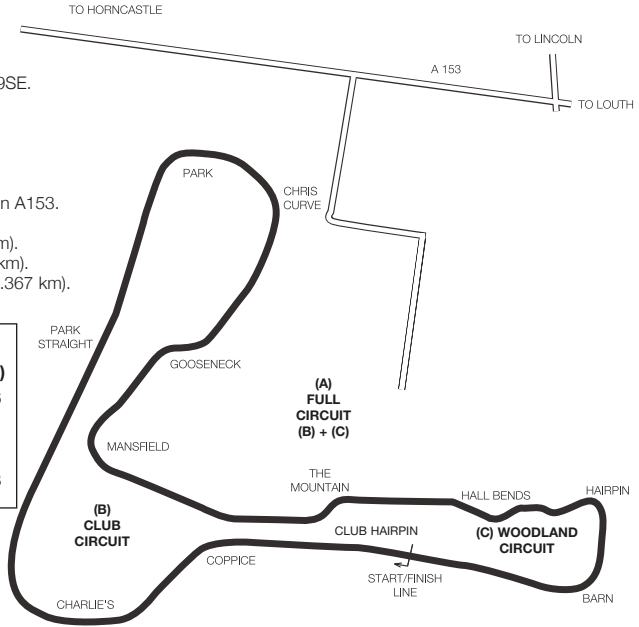

CADWELL PARK

Address: MotorSport Vision Ltd, Cadwell Park, The Venue Office, Cadwell, Louth, Lincolnshire LN11 9SE.

Telephone: 01507 343248.

Clubhouse Tel: 01507 343248.

Fax: 01507 343519.

Email: cadwellpark@msv.com

Website: www.cadwellpark.co.uk

Situation: 6 miles south of Louth on A153.

Length:

(A) Full Circuit 2.187 miles (3,519 km).

(B) Club Circuit 1.476 miles (2,375 km).

(C) Woodland Circuit 0.850 miles (1,367 km).

Number of starters	(A)	(B)	(C)	
	Racing & Sports Racing Cars not exceeding 1800cc	26	20	16
Other Classes	28	24	18