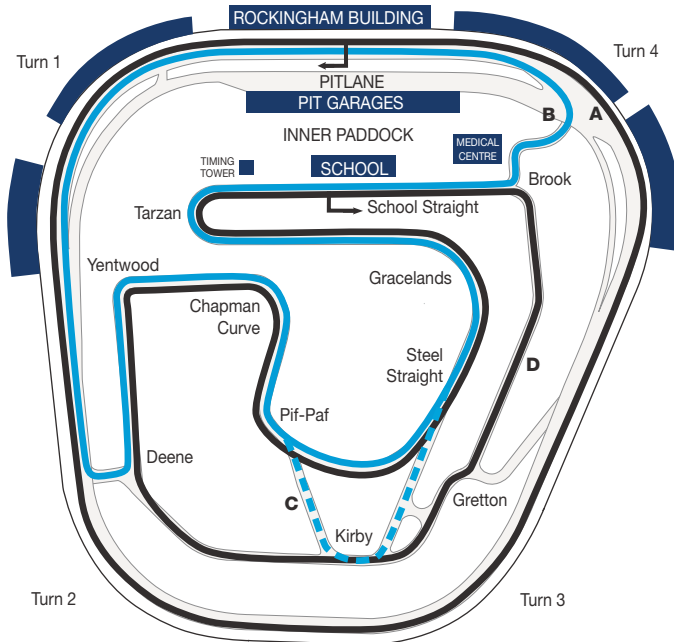

ROCKINGHAM MOTOR SPEEDWAY

Address: Rockingham Motor Speedway Ltd, Mitchell Road, Corby, Northants NN17 5AF.

Telephone: 01536 500500. **Fax:** 01536 500555. **Website:** www.rockingham.co.uk

Situation: Mitchell Road, NW edge of Corby, off A6116. **Length:** (A) Oval 1.48 miles (2.380 km); (B) Int. Super Sports Car 1.94 miles (3.122 km); (C) Int. Super Sports Car Long 2.05 miles (3.299 km); (D) National Circuit 1.70 miles (2.735 km).

Number of starters	(A)	(B)	(C)	(D)
Racing & Sports Racing Cars over 2000cc	24	30	30	24
Racing & Sports Racing Cars up to 2000cc	26	34	34	26
Other Classes	32	38	38	28

- A Oval Circuit
- B International Super Sportscar Circuit
- C International Super Sportscar Long Circuit (Link)
- D National Circuit