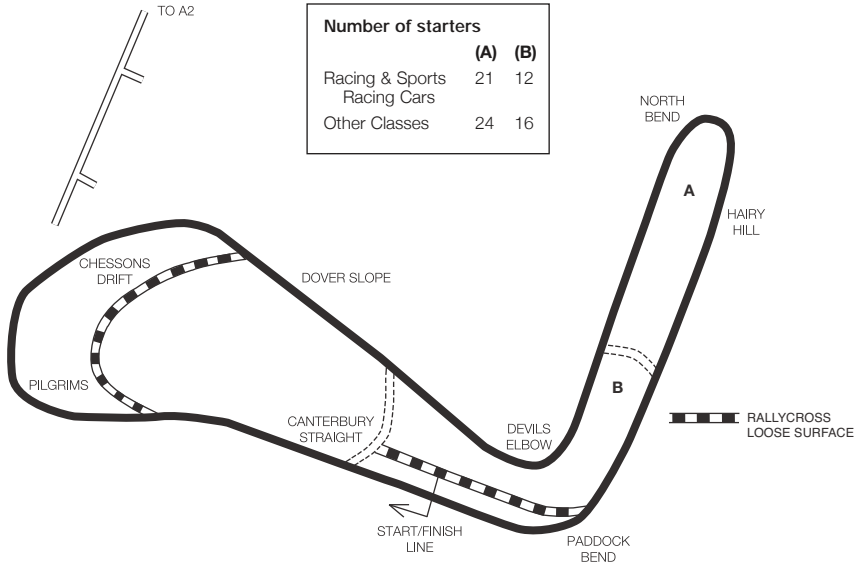

LYDDEN

Address: Lydden International Motor Racing Circuit, Wotton, Nr. Canterbury, Kent CT4 6RX.

Telephone: 01304 830557 or 831714. **Fax:** 01304 831715. **Situation:** 7 miles south-east of Canterbury, off main A2 London–Dover, midway between Canterbury and Dover. **Length:** (A) 1 mile (1.609 km). (B) 0.75 miles (1.207 km)

MALLORY PARK

Address: Mallory Park Circuit, Kirby Mallory, Leicester LE9 7QE.

Telephone: 01455 502214.

Website: malloryparkcircuit.com

Situation: Just off A47 between Leicester and Hinckley.

Length: 1.35 miles (2.17 km).