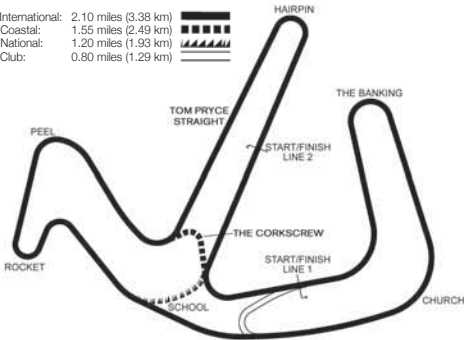

Race Tracks

Number of starters	(A)	(B)	(C)	(D)
Racing & Sports Racing Cars over 2000cc	18	–	18	–
Racing & Sports Racing Cars up to 2000cc	34	28	26	14
Other Classes	42	34	30	20

Length: (A) International: 2.10 miles (3.38 km)
 (B) Coastal: 1.55 miles (2.49 km)
 (C) National: 1.20 miles (1.93 km)
 (D) Club: 0.80 miles (1.29 km)