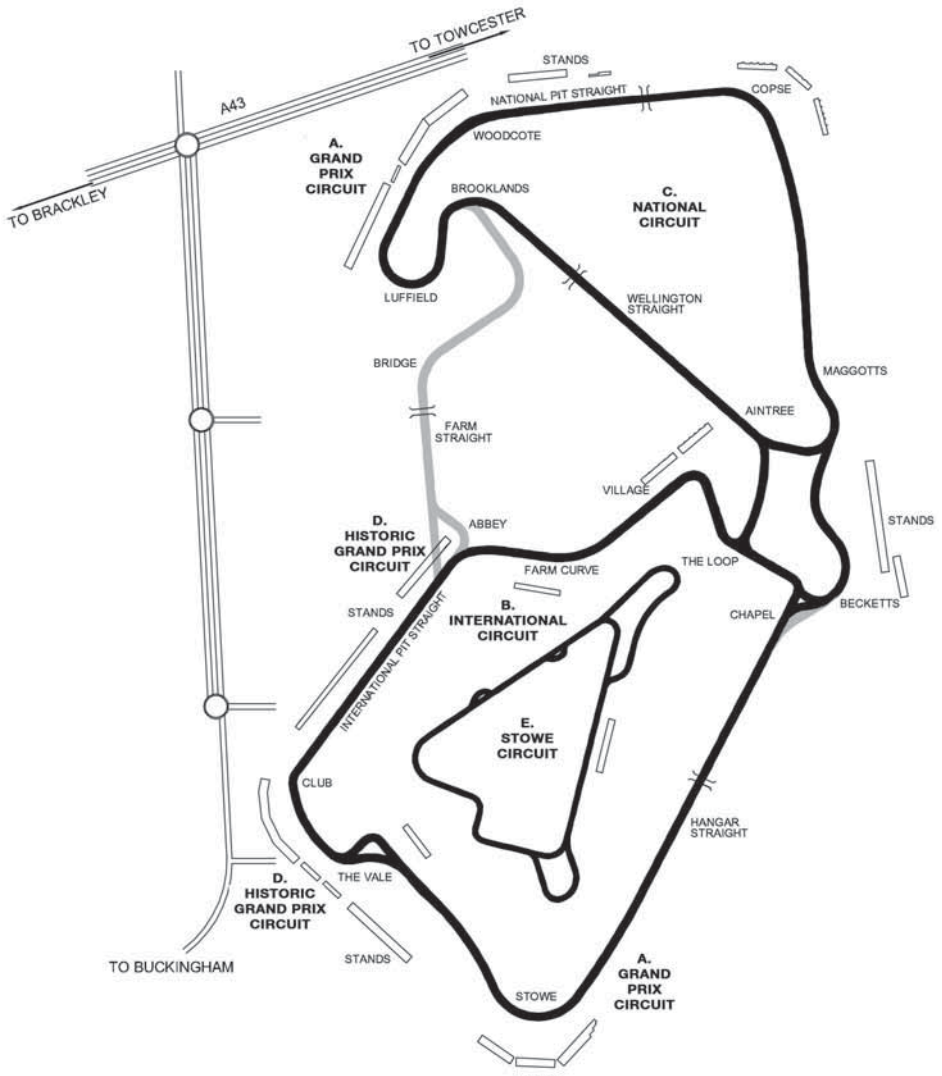

Motor Sports Venues

SILVERSTONE

Address: Silverstone Circuits Ltd, Silverstone, Northants NN12 8TN. **Telephone:** 08704 588200.

Fax: 08704 588250. **Website:** www.silverstone.co.uk **Situation:** 600 yards from Silverstone

between Towcester and Brackley on A43 – accessible by this and Buckingham Road via Dadford.

Length: (A) 3.67 miles (5.90 km). (B) 1.85 miles (2.98 km). (C) 1.64 miles (2.64 km). (D) 3.64 miles (5.86 km).

(E) 1.08 miles (1.73 km).

Number of starters	(A)	(B)	(C)	(D)
Racing & Sports Racing Cars over 2000cc	50	36	34	50
Racing & Sports Racing Cars up to 2000cc	54	38	36	54
Other Classes	58	44	40	58