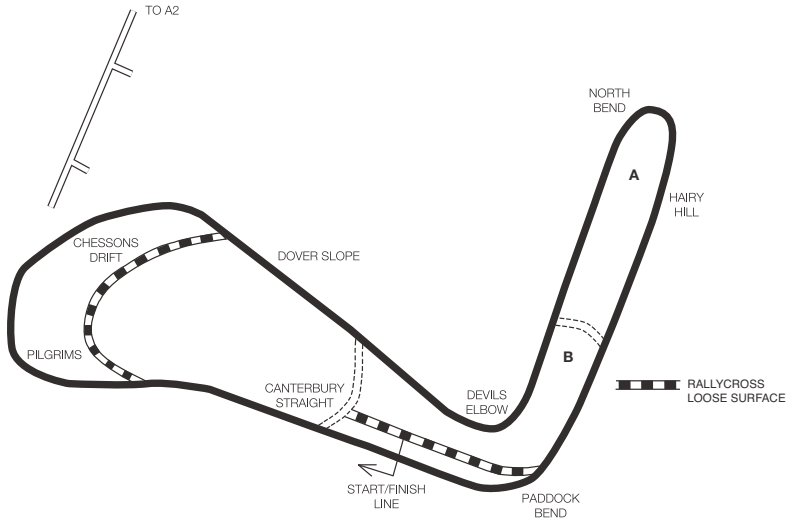

LYDDEN

Address: Lydden Hill Race Circuit, Wotton. Canterbury, Kent CT4 6ET
Telephone: 01304 830557 or 831714.

Website: lyddenhill.co.uk

Email: info@lyddenhill.co.uk

Location: 7 miles south-east of Canterbury, off main A2 London-Dover, midway between Canterbury and Dover.

Length: (A) 1 mile (1.609 km), (B) 0.75 miles (1.207 km)

Number of starters

	(A)	(B)
Racing & Sports Racing Cars	21	12
Other Classes	24	16