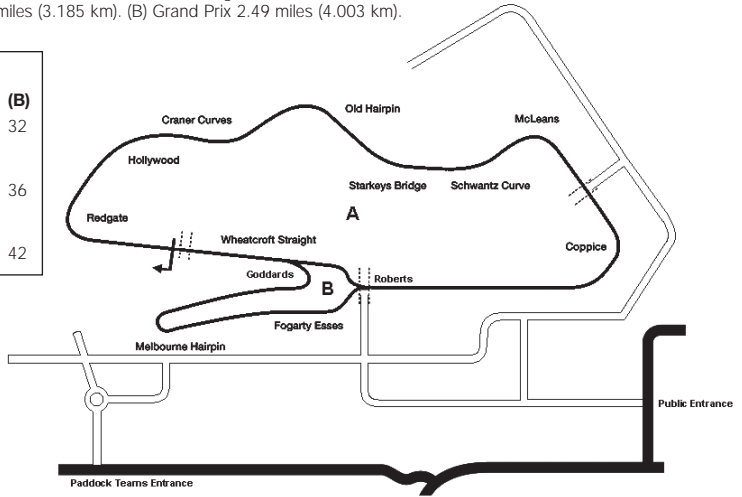

GOODWOOD

Address: Goodwood Motor Circuit, Goodwood, Chichester, West Sussex PO18 0PH.

Telephone: 01243 755073.

Location: 2 miles north-east of Chichester, West Sussex.

Length: 2.38 miles (3.83 km).

Number of starters: 30. (Historic racing).