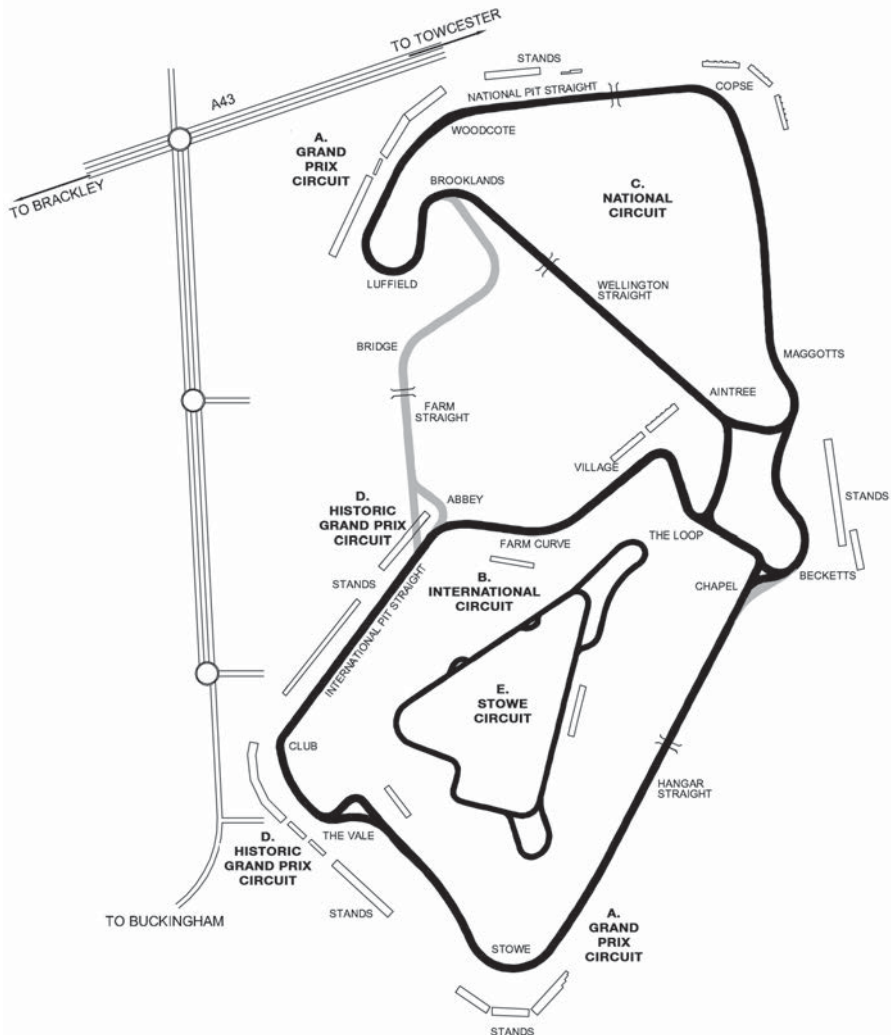

Motor Sports Venues

SILVERSTONE

Address: Silverstone Circuits Ltd, Silverstone, Northants NN12 8TN.

Telephone: 01327 320280.

Website: silverstone.co.uk

Email: enquiries@silverstone.co.uk

Location: 600 yards from Silverstone

between Towcester and Brackley on A43 – accessible by this and Buckingham Road via Dadford.

Length: (A) 3.67 miles (5.90 km). (B) 1.85 miles (2.98 km). (C) 1.64 miles (2.64 km). (D) 3.64 miles (5.86 km). (E) 1.08 miles (1.73 km).

Number of starters	(A)	(B)	(C)	(D)
Racing & Sports Racing Cars over 2000cc	50	36	34	50
Racing & Sports Racing Cars up to 2000cc	54	38	36	54
Other Classes	58	44	40	58