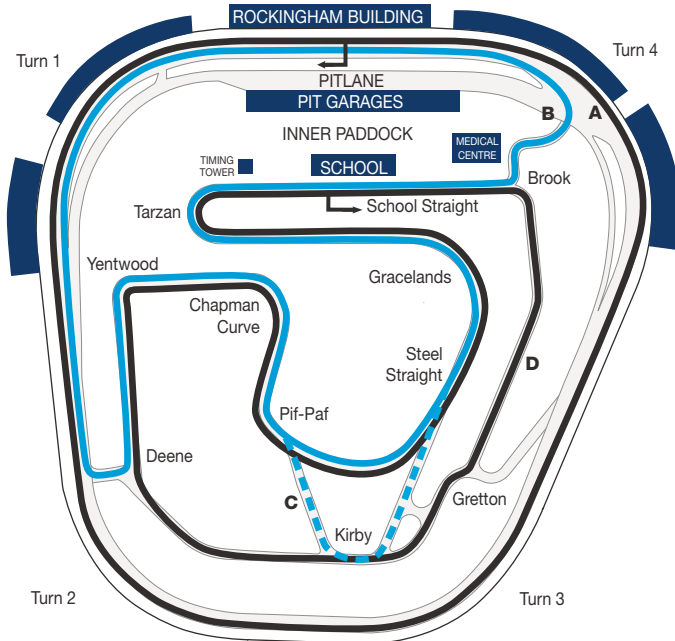

ROCKINGHAM MOTOR SPEEDWAY

Address: Rockingham Motor Speedway, Mitchell Road, Corby, Northants NN17 5AF.

Telephone: 01536 500500.

Website: rockingham.co.uk

Email: marketing@rockingham.co.uk

Situation: Mitchell Road, NW edge of Corby, off A6116.

Length: (A) Oval 1.48 miles (2.380 km);

(B) Int. Super Sports Car 1.94 miles (3.122 km); (C) Int. Super Sports Car Long 2.05 miles (3.299 km);

(D) National Circuit 1.70 miles (2.735 km).

Number of starters	(A)	(B)	(C)	(D)
Racing & Sports Racing Cars over 2000cc	24	30	30	24
Racing & Sports Racing Cars up to 2000cc	26	34	34	26
Other Classes	32	38	38	28

- A Oval Circuit
- B International Super Sportscar Circuit
- C International Super Sportscar Long Circuit (Link)
- D National Circuit