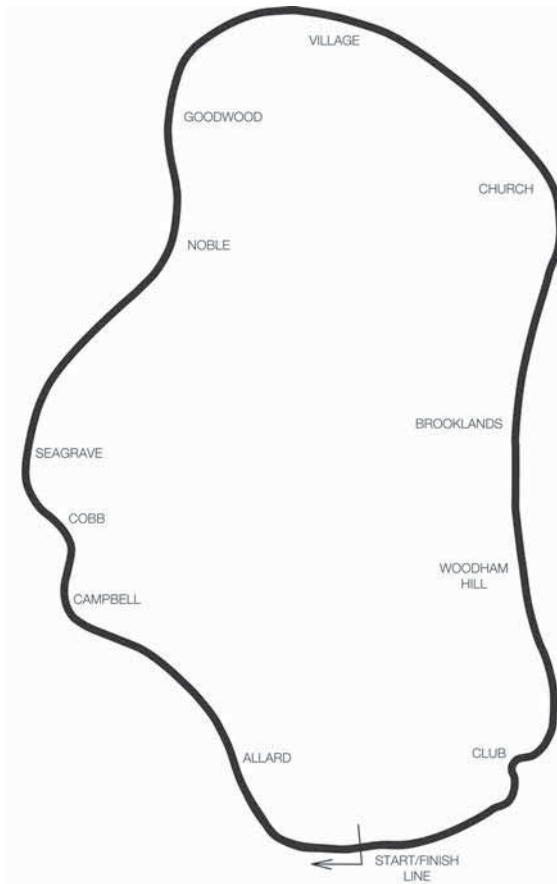

THRUXTON CIRCUIT

Address: Thruxton Circuit, Andover, Hampshire SP11 8PN.

Telephone: 01264 882222.

Website: thruxtonracing.co.uk

E-mail: info@thruxtonracing.co.uk

Location: 5 miles west of Andover on the A303.

Length: 2.35 miles (3.79 km).

Number of starters

Racing & Sports Racing Cars over 2000cc	28
Racing & Sports Racing Cars up to 2000cc	36
Other Classes	42