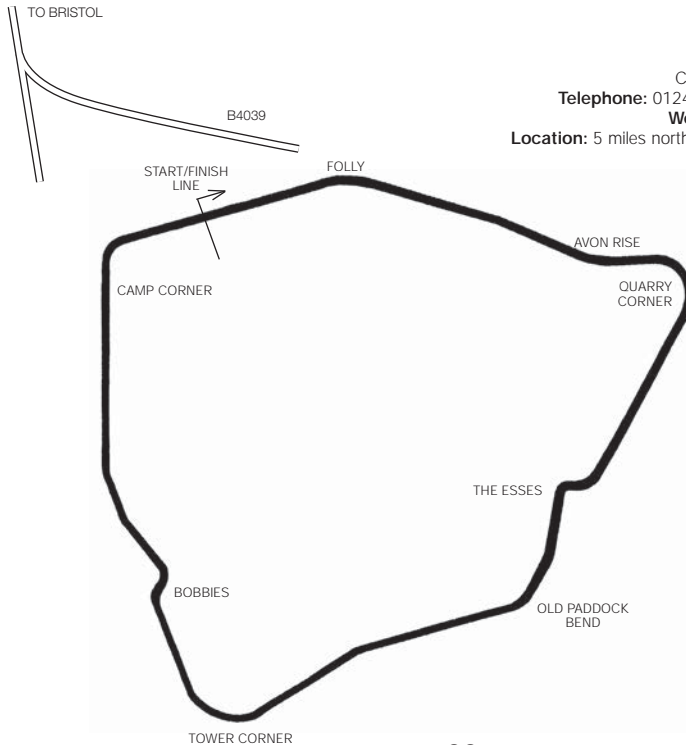

CASTLE COMBE

Address: Castle Combe Circuit, Chippenham, Wiltshire SN14 7EY.

Telephone: 01249 782417. **Fax:** 01249 782392.

Website: castlecombecircuit.co.uk

Location: 5 miles north-west of Chippenham, Wiltshire.

Length: 1.85 miles (2.98 km).

Number of starters	
Racing & Sports Racing Cars over 2000cc	30
Racing & Sports Racing Cars up to 2000cc	34
Other Classes	42