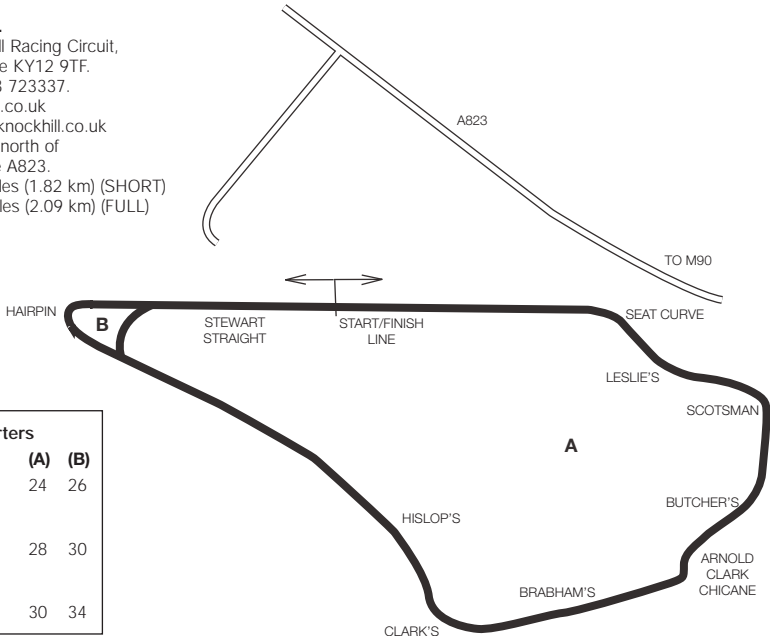

KNOCKHILL

Address: Knockhill Racing Circuit, by Dunfermline, Fife KY12 9TF.

Telephone: 01383 723337.

Website: knockhill.co.uk

Email: enquiries@knockhill.co.uk

Location: 5 miles north of Dunfermline on the A823.

Length: (A) 1.1 miles (1.82 km) (SHORT)
(B) 1.3 miles (2.09 km) (FULL)