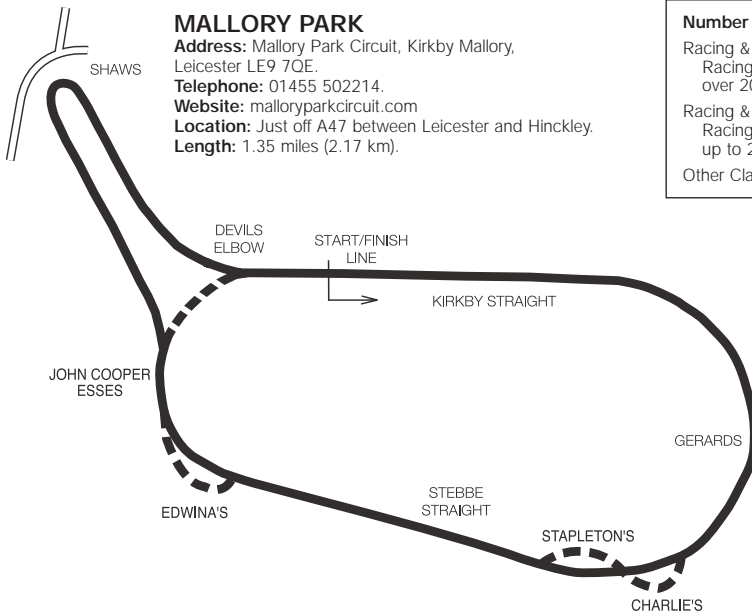

Telephone: 01455 502214.

Website: malloryparkcircuit.com

Location: Just off A47 between Leicester and Hinckley.

Length: 1.35 miles (2.17 km).

Number of starters

Racing & Sports Racing Cars over 2000cc	20
Racing & Sports Racing Cars up to 2000cc	24
Other Classes	30