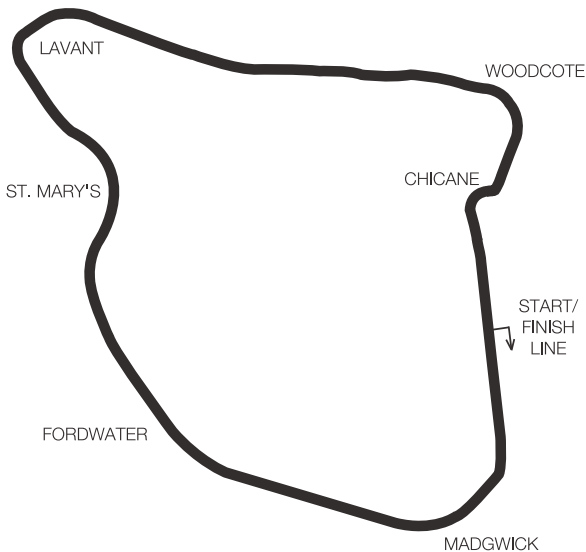

GOODWOOD

Address: Goodwood Motor Circuit, Goodwood, Chichester, West Sussex PO18 0PH.

Telephone: 01243 755073.

Location: 2 miles north-east of Chichester, West Sussex.

Length: 2.38 miles (3.83 km).

Number of starters: 30. (Historic racing).