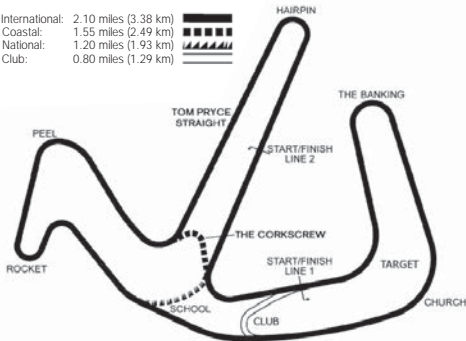

Race Circuits

Number of starters	(A)	(B)	(C)	(D)
Racing & Sports Racing Cars over 2000cc	18	-	18	-
Racing & Sports Racing Cars up to 2000cc	34	28	26	14
Other Classes	42	34	30	20

Length (A) International: 2.10 miles (3.38 km)
 (B) Coastal: 1.55 miles (2.49 km)
 (C) National: 1.20 miles (1.93 km)
 (D) Club: 0.80 miles (1.29 km)