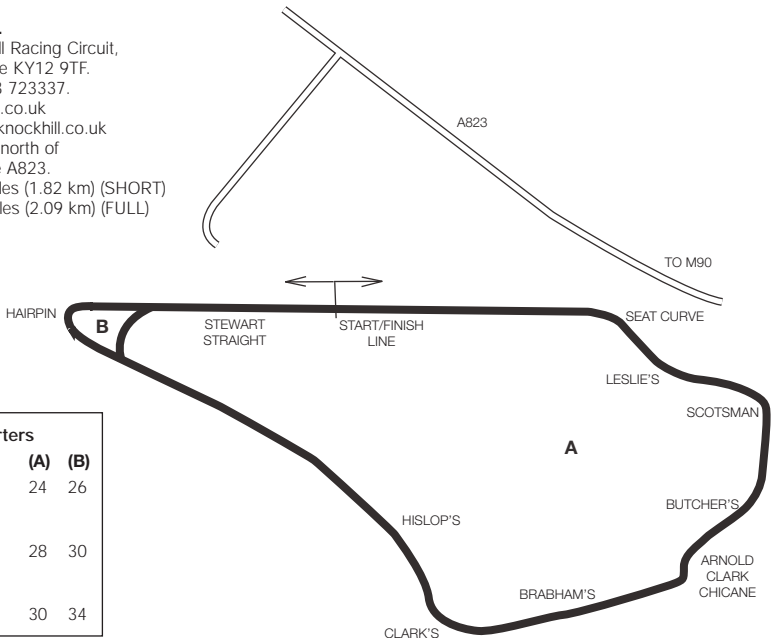

KNOCKHILL

Address: Knockhill Racing Circuit, by Dunfermline, Fife KY12 9TF.

Telephone: 01383 723337.

Website: knockhill.co.uk

Email: enquiries@knockhill.co.uk

Location: 5 miles north of Dunfermline on the A823.

Length: (A) 1.1 miles (1.82 km) (SHORT)
(B) 1.3 miles (2.09 km) (FULL)