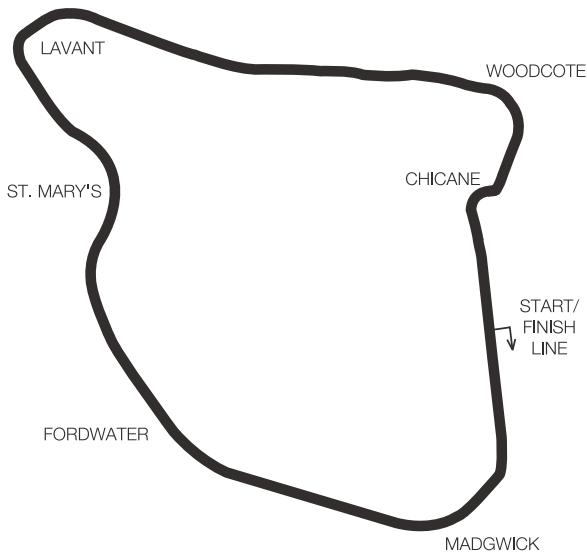

GOODWOOD

Address: Goodwood Motor Circuit, Goodwood, Chichester, West Sussex PO18 0PH.

Telephone: 01243 755073.

Location: 2 miles north-east of Chichester, West Sussex.

Length: 2.38 miles (3.83 km).

Number of starters: 30. (Historic racing).