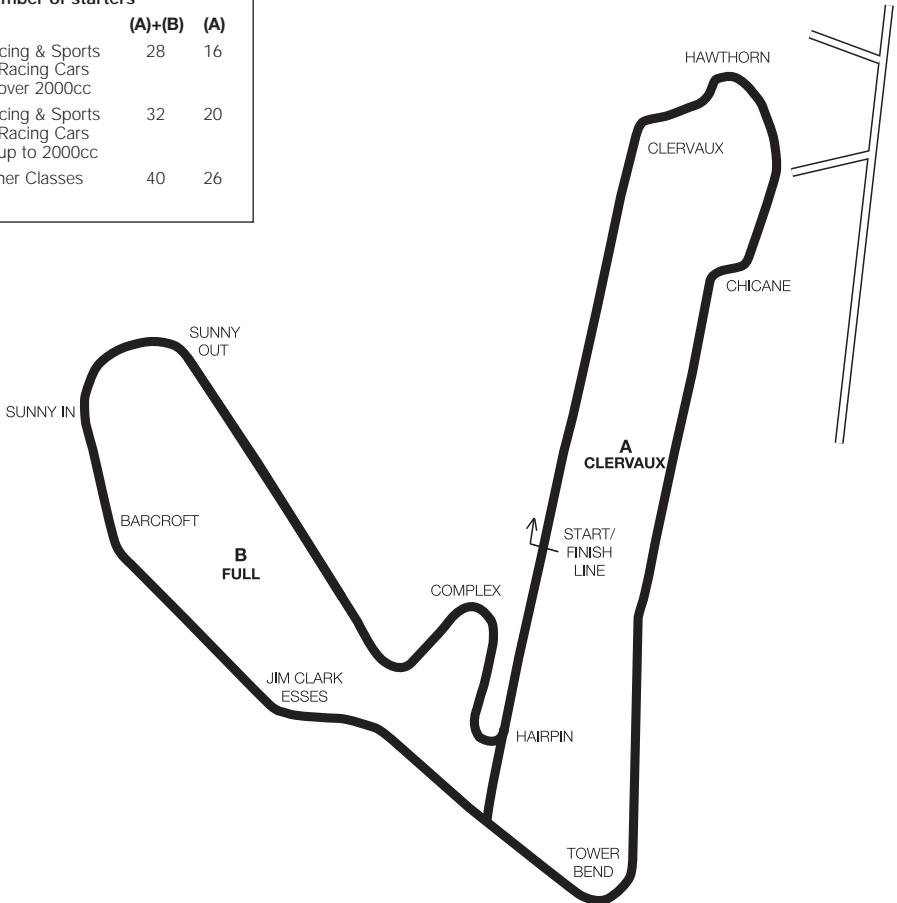

Motor Sports Venues

CROFT CIRCUIT

Address: Croft Circuit, West Lane, Dalton-on-Tees, North Yorkshire DL2 2PL.

Telephone: 01325 721815.

Website: croftcircuit.co.uk

Email: info@croftcircuit.co.uk

Situation: 6 miles south of Darlington on A167.

Length: (A + B) Full: 2.1 miles (3.38 km). (A) Clervaux: 1 mile (1.61 km)

Number of starters		
	(A)+(B)	(A)
Racing & Sports Racing Cars over 2000cc	28	16
Racing & Sports Racing Cars up to 2000cc	32	20
Other Classes	40	26