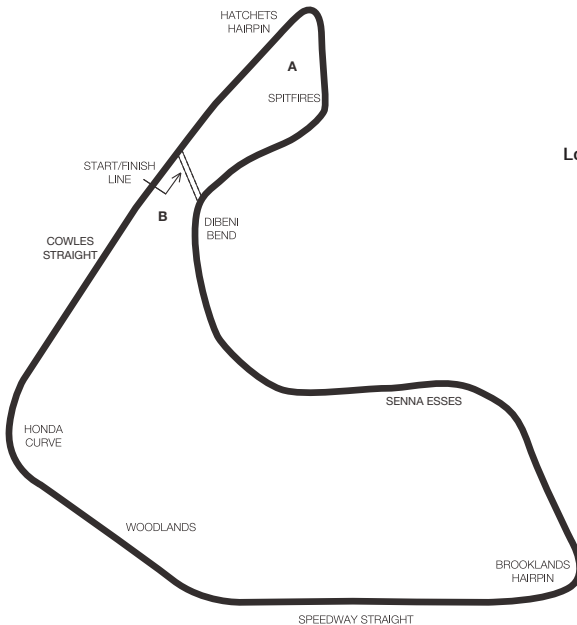

PEMBREY CIRCUIT

Address: Pembrey Circuit, Llanelli, Carmarthenshire, SA16 0HZ.

Telephone: 01554 891042.

Website: pembreycircuit.co.uk

Email: pembrey@barc.net

Location: 10 miles off junction 48 west of M4.

Length: (A) FULL 1.46 miles (2.343 km).
(B) SHORT 1.1 miles (1.769 km).

Number of starters

	(A)	(B)
Racing & Sports Racing Cars over 2000cc	24	18
Racing & Sports Racing Cars up to 2000cc	30	22
Other Classes	34	28