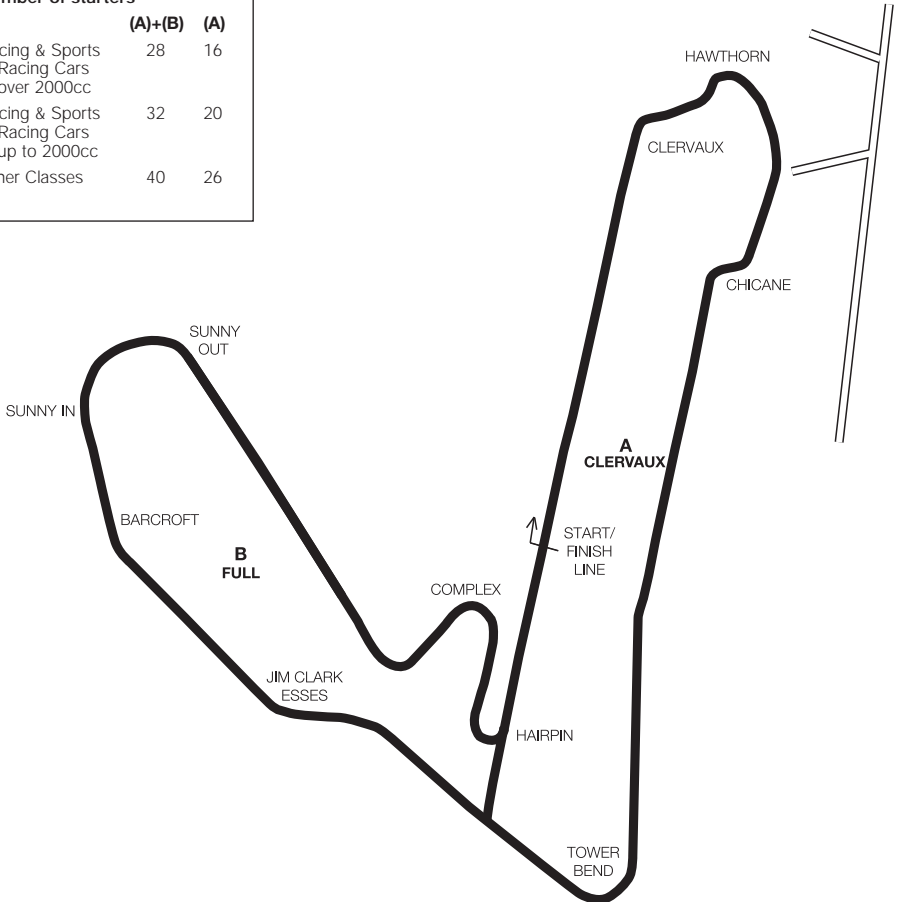

Motor Sports Venues

CROFT CIRCUIT

Address: Croft Circuit, West Lane, Dalton-on-Tees, North Yorkshire DL2 2PL.

Telephone: 01325 721815.

Website: croftcircuit.co.uk

Email: info@croftcircuit.co.uk

Situation: 6 miles south of Darlington on A167.

Length: (A + B) Full: 2.1 miles (3.38 km). (A) Clervaux: 1 mile (1.61 km)

Number of starters		
	(A)+(B)	(A)
Racing & Sports Racing Cars over 2000cc	28	16
Racing & Sports Racing Cars up to 2000cc	32	20
Other Classes	40	26