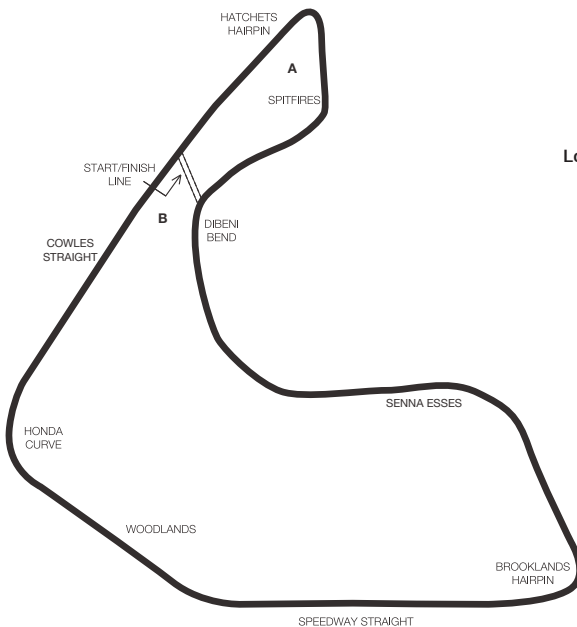

PEMBREY CIRCUIT

Address: Pembrey Circuit, Llanelli, Carmarthenshire, SA16 0HZ.

Telephone: 01554 891042.

Website: pembreycircuit.co.uk

Email: pembrey@barc.net

Location: 10 miles off junction 48 west of M4.

Length: (A) FULL 1.46 miles (2.343 km).
(B) SHORT 1.1 miles (1.769 km).

Number of starters

	(A)	(B)
Racing & Sports Racing Cars over 2000cc	24	18
Racing & Sports Racing Cars up to 2000cc	30	22
Other Classes	34	28