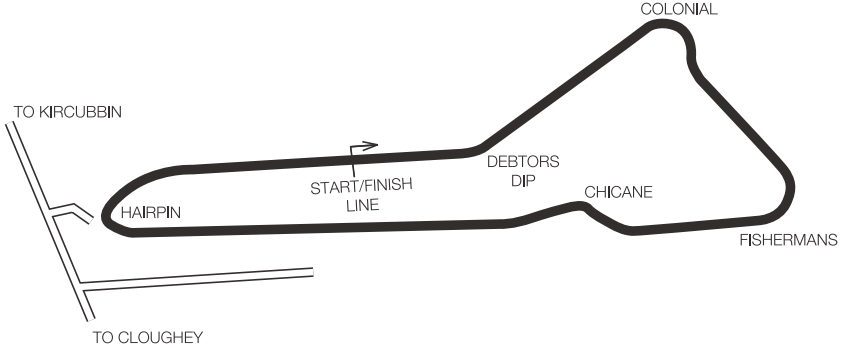

Location: 27 miles from Belfast on Ards Peninsula between Kircubbin (4 miles) and Portavogie.

Length: 1.53 miles (2.462 km).

Number of starters

Racing & Sports Racing Cars over 2000cc	22
Racing & Sports Racing Cars up to 2000cc	26
Other Classes	32