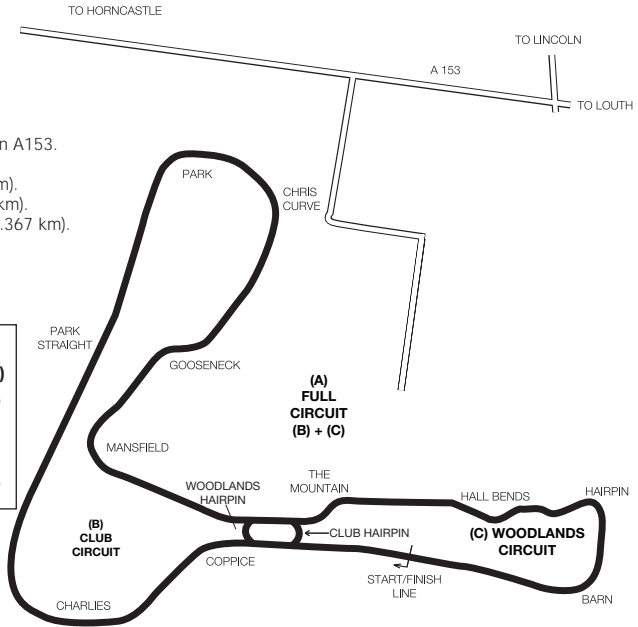

CADWELL PARK

Address: Cadwell Park Circuit, Louth, Lincolnshire LN11 9SE.

Telephone: 01507 343248.

Website: cadwellpark.co.uk

Email: cadwellpark@msv.com

Location: 6 miles south of Louth on A153.

Length:

(A) Full Circuit 2.187 miles (3.519 km).

(B) Club Circuit 1.476 miles (2.375 km).

(C) Woodland Circuit 0.850 miles (1.367 km).

Number of starters			
	(A)	(B)	(C)
Racing & Sports Racing Cars not exceeding 1800cc	26	20	16
Other Classes	28	24	18