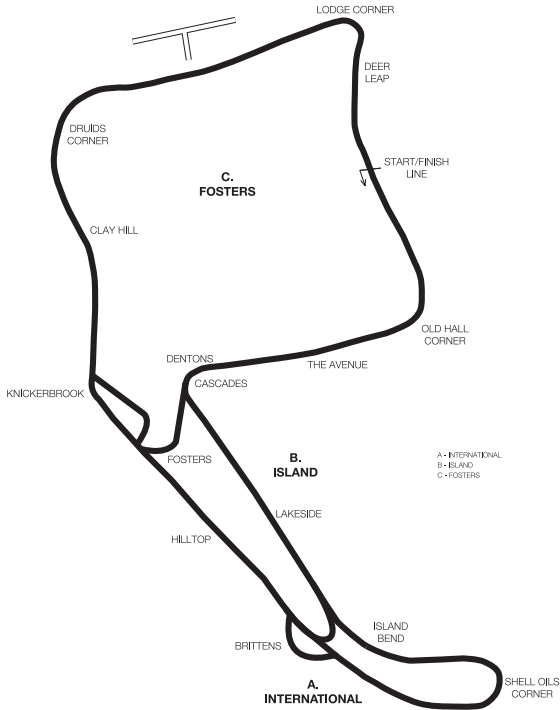

Motor Sports Venues

OULTON PARK

Address: Oulton Park Circuit, Little Budworth, Tarporley, Cheshire CW6 9BW.

Telephone: 01829 760301.

Website: motorsportvision.co.uk

Email: oultonpark@msv.com

Location: Three miles north-east of Tarporley, Cheshire, off A49.

Length: (A) 2.69 miles (4.33 km).
(B) 2.26 miles (3.64 km).
(C) 1.66 miles (2.67 km).

Number of starters

	(A)	(B)	(C)
Racing & Sports Racing Cars over 2000cc	32	30	24
Racing & Sports Racing Cars up to 2000cc	34	32	28
Other Classes	38	36	32