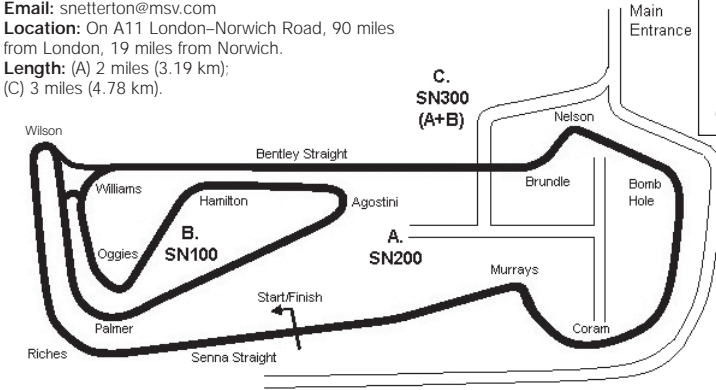

SNETTERTON CIRCUIT

Address: Snetterton Circuit, Norwich, Norfolk NR16 2JU.

Telephone: 01953 887303.

Website: snetterton.co.uk

Email: snetterton@msv.com

Location: On A11 London-Norwich Road, 90 miles from London, 19 miles from Norwich.

Length: (A) 2 miles (3.19 km);

(C) 3 miles (4.78 km).

Number of starters

	(A)	(C)
Racing & Sports Racing Cars over 2000cc	28	33
Racing & Sports Racing Cars up to 2000cc	32	38
Other Classes	38	45