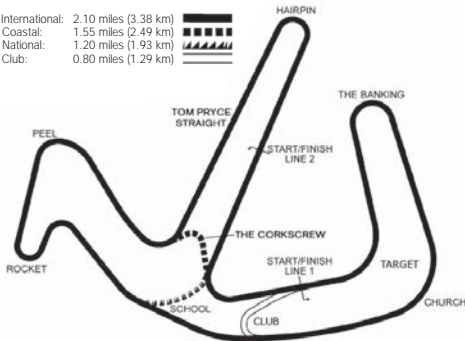

Race Circuits

Number of starters	(A)	(B)	(C)	(D)
Racing & Sports Racing Cars over 2000cc	18	-	18	-
Racing & Sports Racing Cars up to 2000cc	34	28	26	14
Other Classes	42	34	30	20

Length (A) International: 2.10 miles (3.38 km)
 (B) Coastal: 1.55 miles (2.49 km)
 (C) National: 1.20 miles (1.93 km)
 (D) Club: 0.80 miles (1.29 km)