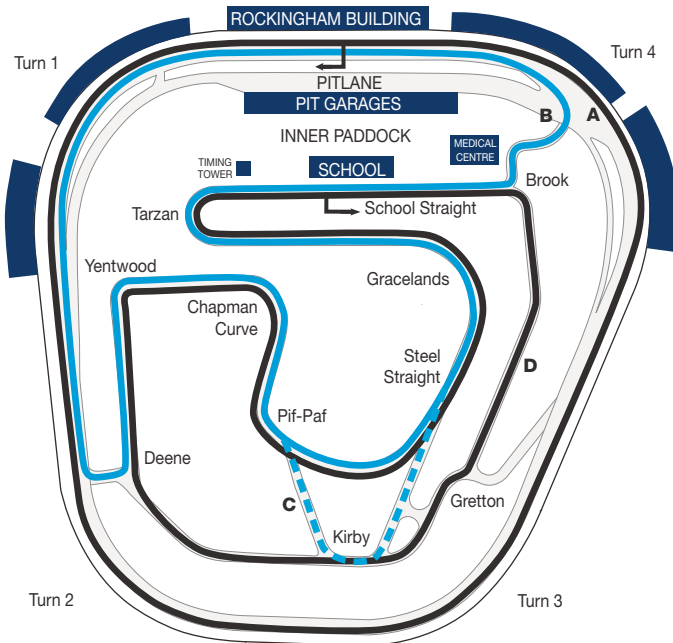

ROCKINGHAM MOTOR SPEEDWAY

Address: Rockingham Motor Speedway, Mitchell Road, Corby, Northants NN17 5AF.

Telephone: 01536 500500.

Website: rockingham.co.uk

Email: marketing@rockingham.co.uk

Situation: Mitchell Road, NW edge of Corby, off A6116.

Length: (A) Oval 1.48 miles (2.380 km);

(B) Int. Super Sports Car 1.94 miles (3.122 km); (C) Int. Super Sports Car Long 2.05 miles (3.299 km);

(D) National Circuit 1.70 miles (2.735 km).

Number of starters	(A)	(B)	(C)	(D)
Racing & Sports Racing Cars over 2000cc	24	30	30	24
Racing & Sports Racing Cars up to 2000cc	26	34	34	26
Other Classes	32	38	38	28

- A Oval Circuit
- B International Super Sportscar Circuit
- C International Super Sportscar Long Circuit (Link)
- D National Circuit