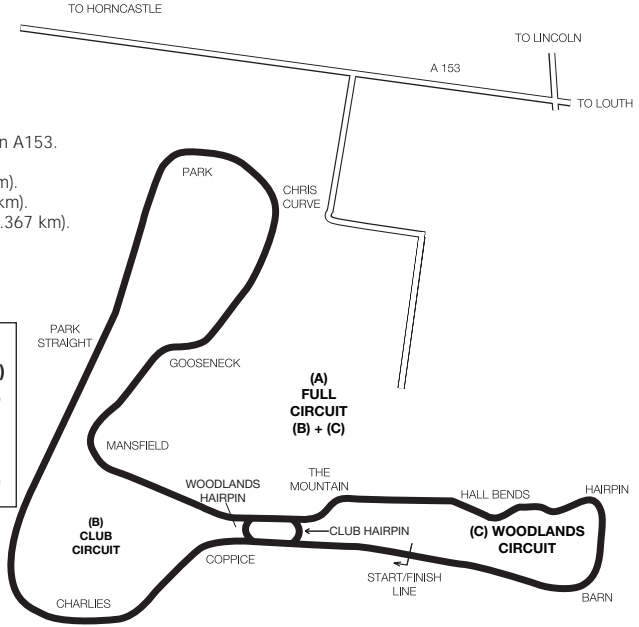

CADWELL PARK

Address: Cadwell Park Circuit, Louth, Lincolnshire LN11 9SE.

Telephone: 01507 343248.

Website: cadwellpark.co.uk

Email: cadwellpark@msv.com

Location: 6 miles south of Louth on A153.

Length:

(A) Full Circuit 2.187 miles (3.519 km).

(B) Club Circuit 1.476 miles (2.375 km).

(C) Woodland Circuit 0.850 miles (1.367 km).

Number of starters			
	(A)	(B)	(C)
Racing & Sports Racing Cars not exceeding 1800cc	26	20	16
Other Classes	28	24	18